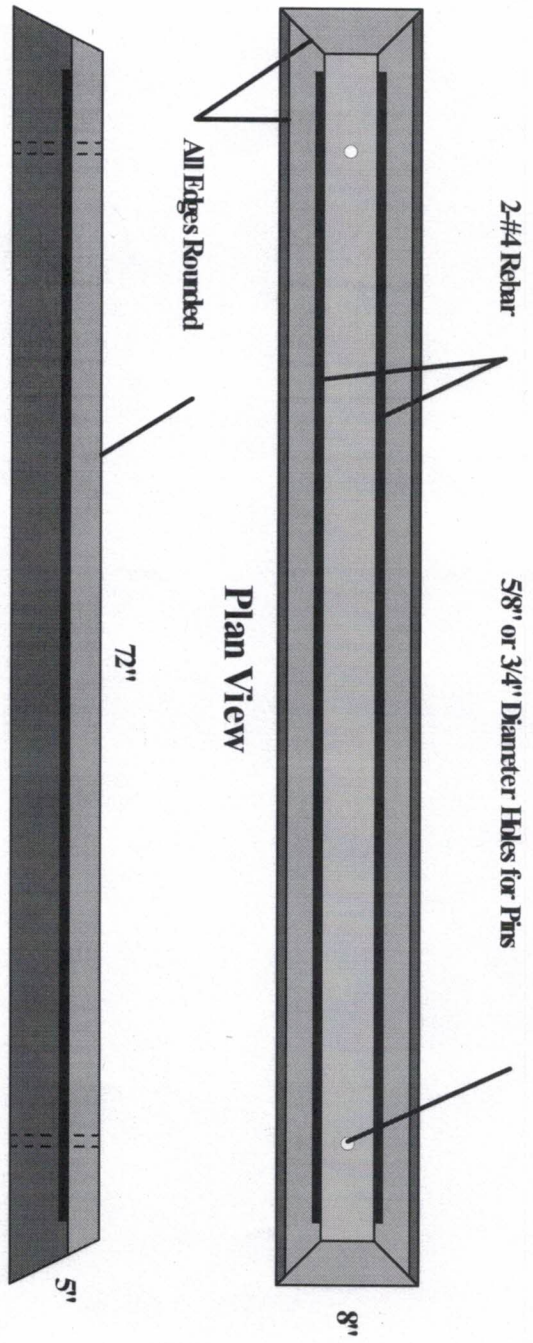

Side Elevation

Front Elevation

115 Lind Street  
 Mount Vernon, WA 98273  
 (360) 419-9909  
 CCP SKIRTING@AOL.COM

**Low Profile  
 Wheel Stop**

5" High, 8" Deep, 72" Long  
 Approximately 185 lbs

No Scale